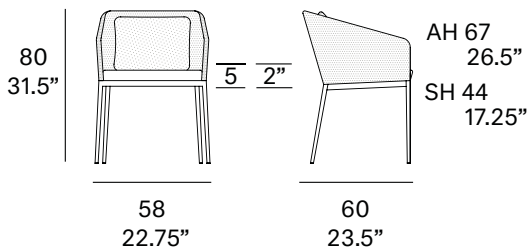

### Shipment details

Qty	1 dining armchair (1 box)
Volume	0,34 m3 / 12 ft3
Gross weight	9 kg / 20 lb
Net weight	4,5 kg / 10 lb
Item dimensions (width x depth x height)	58 x 60 x 80 cm 22.75" x 23.5" x 31.5"
COM	seat cushion: 1 m / 1.1 yd (1, 40 - 1,50 m / 54"-59")